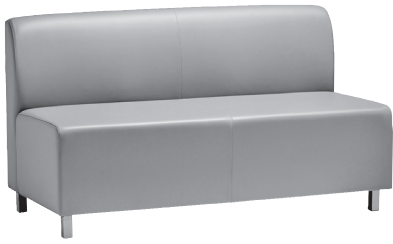

# UNITE

- Engineered Solid Alder Hardwood Frames with Web Suspension
- A Modern and Interchangeable Design for Today's Collaborative Hospitality and Open Plan Environments
- Combine Curvilinear and Rectilinear Options Into a Configuration that Suits Your Space
- Left, Right or Armless Arm Options
- Standard Brushed Silver Legs
- Chrome, Satin Nickel or Black (3") Legs Optional
- Wood Legs in 16 Finishes Optional - \$85 List
- Tablet Arm Option Available with Side Stow
- 3 Veneer Table Styles Available in 16 OCISitwell Finishes
- Seat, Bench and Ottomans (except round) Can be Specified with Power/USB Option
- Ganging Option - \$100 List

**OPTIONAL / UPGRADES**

1001C Mobile Front Caster & Back Handle	\$162 List
Power Unit	\$686 List
Solid Wood Tablet Arm w/Side Stow	\$485 List